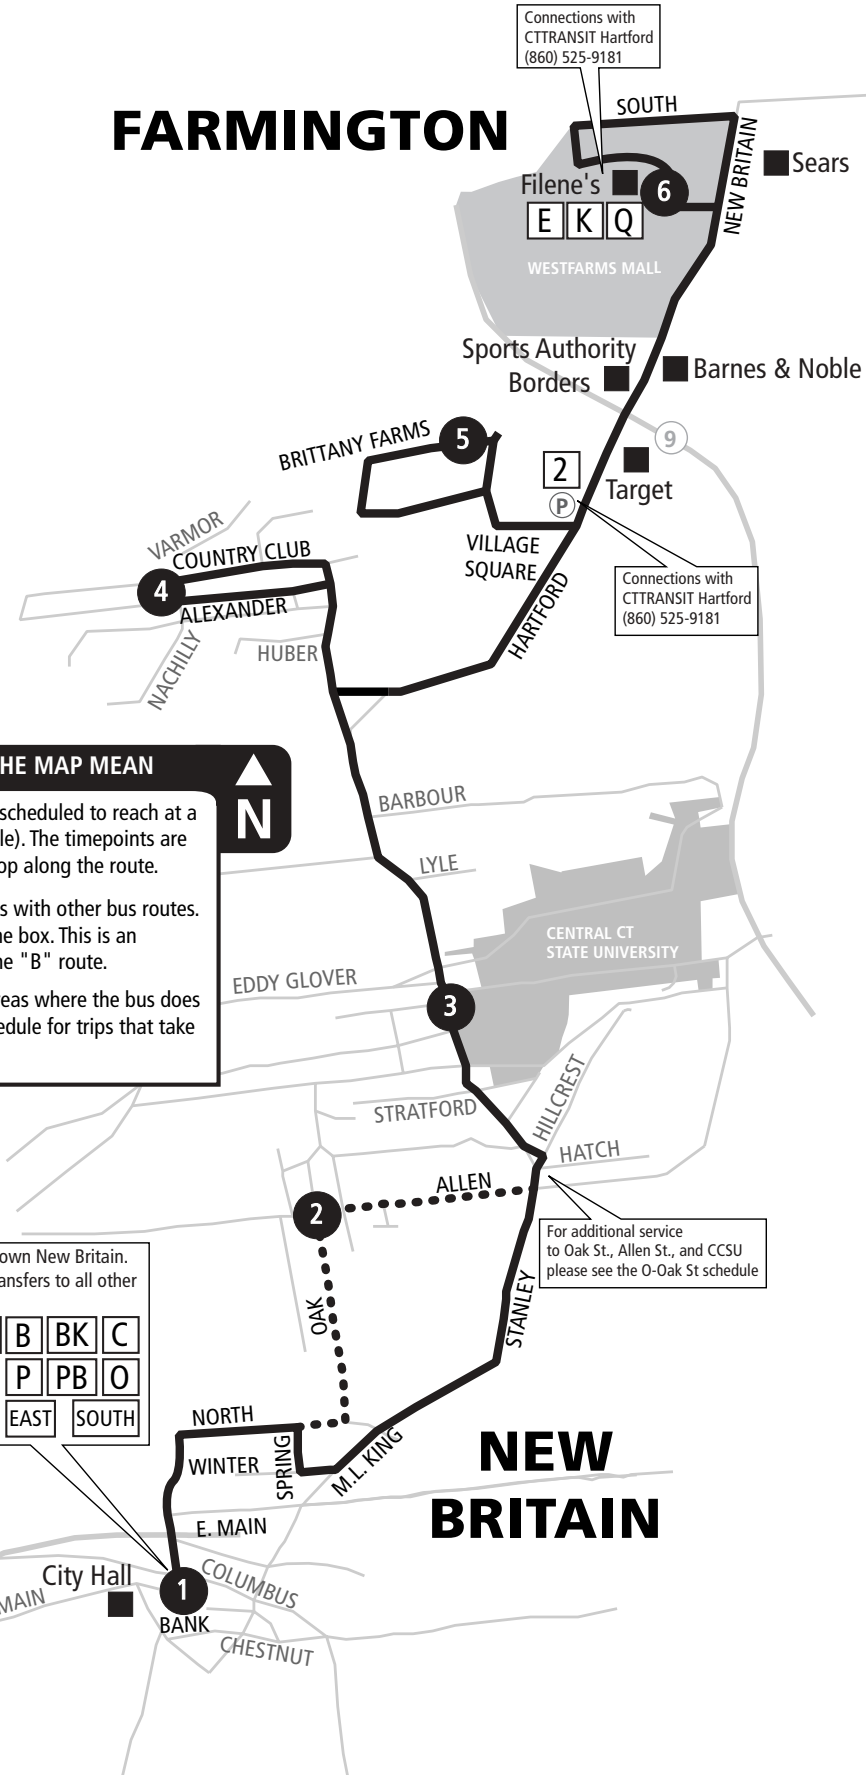

FARMINGTON

WHAT THE SYMBOLS ON THE MAP MEAN

1 Timepoints are places the bus is scheduled to reach at a specific time (listed on the schedule). The timepoints are not the only places the bus will stop along the route.

B Transfer Points show connections with other bus routes. The connecting route letter is in the box. This is an example of where to transfer to the "B" route.

••• Part-time routing is shown for areas where the bus does not always travel. Refer to the schedule for trips that take the part-time route.

Downtown New Britain.
Free transfers to all other routes.

AR	B	BK	C
F	P	PB	O
S	EAST	SOUTH	

For additional service to Oak St., Allen St., and CCSU please see the O-Oak St schedule

NEW BRITAIN